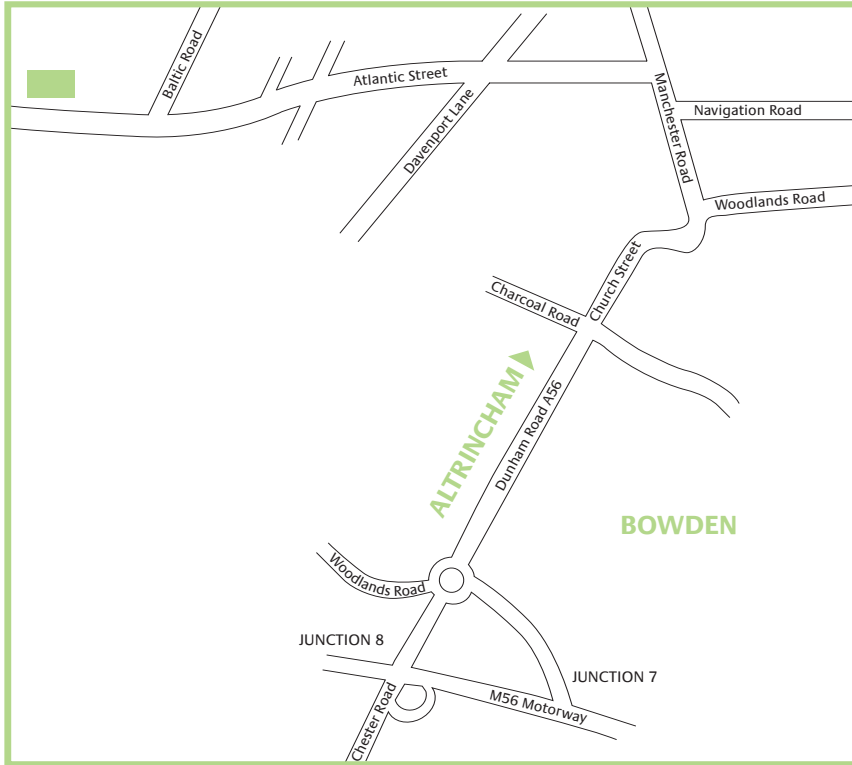

CAROLE NASH TRAINING CENTRE

FROM THE NORTH

Take the M6 Southbound Leave the M6 at Junction 20 following the signs for M56 - Manchester

Stay on the M56 until Junction 7

Follow the sliproad/dual carriageway until you reach the roundabout

At the roundabout take the 3rd exit signposted A56 Altrincham

Follow the A56 for approximately 3 miles

You will come to a set of traffic lights and you will see Atlantic Street on your left.

Turn left into Atlantic Street and follow the road for approx 1mile, past Baltic Road.

Merlin Court is on your right.

Go through the wrought iron gates, the Carole Nash Training Centre is on your left.

FROM THE SOUTH

Take the M6 Northbound

Leave the M6 at Junction 19, following the signs for the A556 Manchester

After approx 4 miles you will reach a roundabout

At the roundabout take the 2nd exit signposted A56 Altrincham

Follow the A56 for approximately 3 miles

You will come to a set of traffic lights and you will see Atlantic Street on your left.

Turn left into Atlantic Street and follow the road for approx 1mile, past Baltic Road.

Merlin Court is on your right.

Go through the wrought iron gates, the Carole Nash Training Centre is on your left.

FROM THE EAST

Take the M56 Westbound until you reach junction 7

Follow the slip road/dual carriageway until you reach the roundabout

At the roundabout take the 3rd exit signposted A56 Altrincham

Follow the A56 for approximately 3 miles

You will come to a set of traffic lights and you will see Atlantic Street on your left.

Turn left into Atlantic Street and follow the road for approx 1mile, past Baltic Road.

Merlin Court is on your right.

Go through the wrought iron gates, the Carole Nash Training Centre is on your left.

FROM THE WEST

Take the M56 Eastbound until you reach junction 7

Follow the slip road/dual carriageway until you reach the roundabout

At the roundabout take the 3rd exit signposted A56 Altrincham

Follow the A56 for approximately 3 miles

You will come to a set of traffic lights and you will see Atlantic Street on your left.

Turn left into Atlantic Street and follow the road for approx 1mile, past Baltic Road.

Merlin Court is on your right.

Go through the wrought iron gates, the Carole Nash Training Centre is on your left.

When it comes to insurance, nobody offers more

Unit 1, Merlin Court, Atlantic Street, Altrincham, Cheshire WA14 5NL

Website: www.carolenash.com e-mail: bikes@carolenash.com Fax: 0161 927 2404

Opening Hours: Monday - Friday 8.30am - 6.30pm Saturday 9am - 5pm Calls may be recorded.

Carole Nash Insurance Consultants Ltd is authorised and regulated by the Financial Services Authority. Company Registration No. 2600841