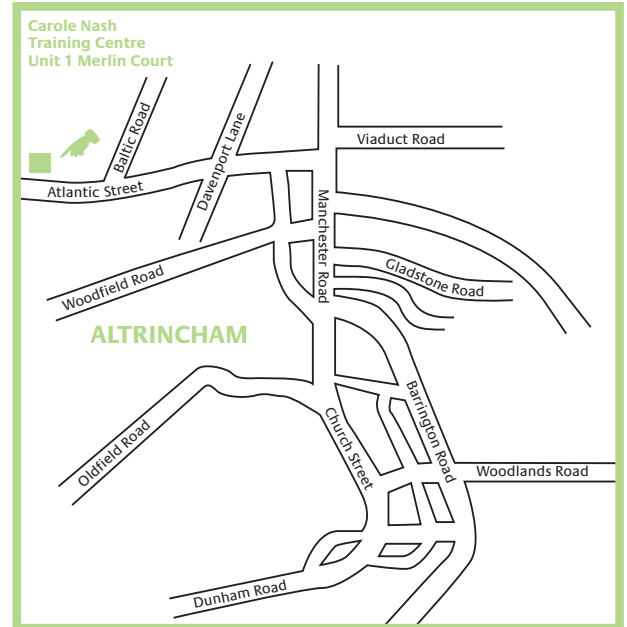

CAROLE NASH TRAINING CENTRE

FROM THE NORTH

Take the M6 Southbound Leave the M6 at Junction 20 following the signs for M56 - Manchester

Stay on the M56 until Junction 7

Follow the sliproad/dual carriageway until you reach the roundabout

At the roundabout take the 3rd exit signposted A56 Altrincham

Follow the A56 for approximately 3 miles

You will come to a set of traffic lights and you will see Atlantic Street on your left.

Turn left into Atlantic Street and follow the road for approx 1mile, past Baltic Road.

Merlin Court is on your right.

Go through the wrought iron gates, the Carole Nash Training Centre is on your left.

FROM THE SOUTH

Take the M6 Northbound

Leave the M6 at Junction 19, following the signs for the A556 Manchester

After approx 4 miles you will reach a roundabout

At the roundabout take the 2nd exit signposted A56 Altrincham

Follow the A56 for approximately 3 miles

You will come to a set of traffic lights and you will see Atlantic Street on your left.

Turn left into Atlantic Street and follow the road for approx 1mile, past Baltic Road.

Merlin Court is on your right.

Go through the wrought iron gates, the Carole Nash Training Centre is on your left.

FROM THE EAST

Take the M56 Westbound until you reach junction 7

Follow the slip road/dual carriageway until you reach the roundabout

At the roundabout take the 3rd exit signposted A56 Altrincham

Follow the A56 for approximately 3 miles

You will come to a set of traffic lights and you will see Atlantic Street on your left.

Turn left into Atlantic Street and follow the road for approx 1mile, past Baltic Road.

Merlin Court is on your right.

Go through the wrought iron gates, the Carole Nash Training Centre is on your left.

FROM THE WEST

Take the M56 Eastbound until you reach junction 7

Follow the slip road/dual carriageway until you reach the roundabout

At the roundabout take the 3rd exit signposted A56 Altrincham

Follow the A56 for approximately 3 miles

You will come to a set of traffic lights and you will see Atlantic Street on your left.

Turn left into Atlantic Street and follow the road for approx 1mile, past Baltic Road.

Merlin Court is on your right.

Go through the wrought iron gates, the Carole Nash Training Centre is on your left.

When it comes to insurance, nobody offers more

Unit 1, Merlin Court, Atlantic Street, Altrincham, Cheshire WA14 5NL

Website: www.carolenash.com e-mail: bikes@carolenash.com Fax: 0161 927 2404

Opening Hours: Monday - Friday 8.30am - 6.30pm Saturday 9am - 5pm Calls may be recorded.

Carole Nash Insurance Consultants Ltd is authorised and regulated by the Financial Services Authority. Company Registration No. 2600841