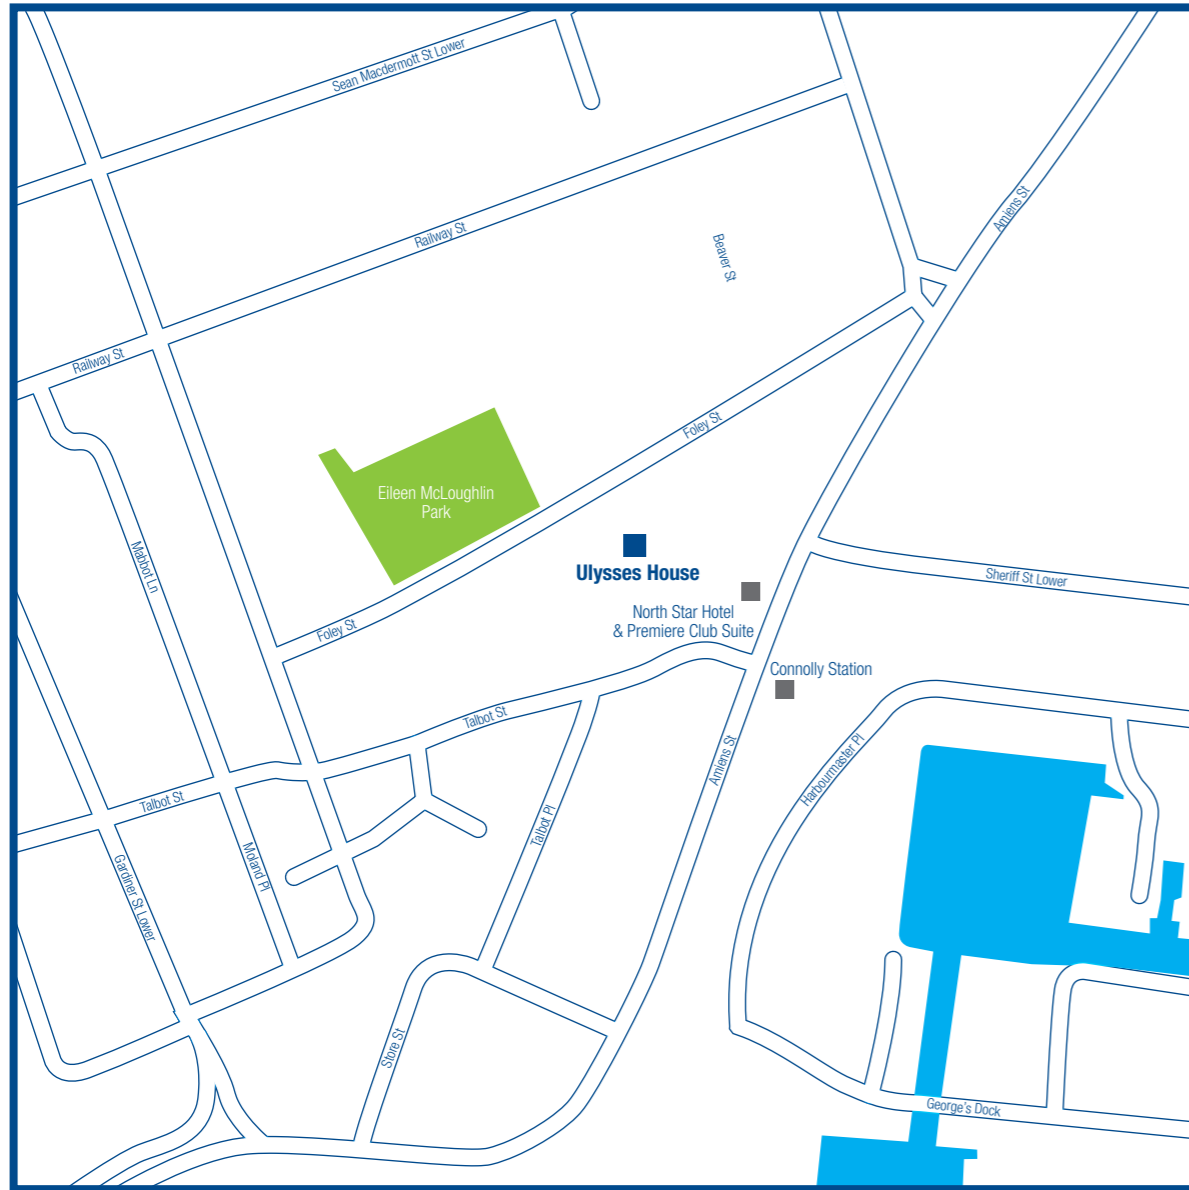

## DIRECTIONS FROM DUBLIN AIRPORT

Dublin Airport  
Head north

Continue straight

At the roundabout, take the 2nd exit

At the roundabout, take the 2nd exit onto the M1 ramp to City Centre/M50

Keep right at the fork, follow signs for City Centre/Dublin Port and merge onto M1

Keep right at the fork to stay on M1

Continue onto M50  
Partial toll road

Keep right to stay on M50  
Partial toll road

Turn right onto E Wall Rd/R131

Turn left onto N Strand Rd/R105  
Continue to follow R105

Turn right onto Talbot St

Turn right onto James Joyce Street

Turn right onto Foley Street 1  
Destination will be on the right

**Arrive:** Carole Nash, Ulysses House, Foley Street 1, Dublin 1, Ireland

Opening hours: Mon - Fri 9.00am - 5.30pm, Sat 9.00am - 1.00pm.