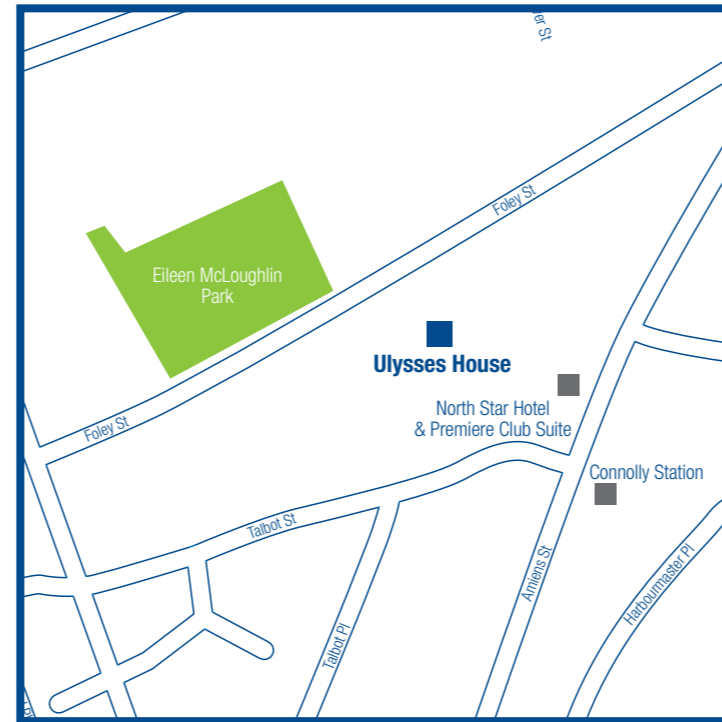

# Ireland office location map

Carole Nash Insurance Consultants Ltd, Ulysses House, 22/24 Foley Street, Dublin 1, Ireland

## DIRECTIONS FROM DUBLIN AIRPORT

Dublin Airport  
Head north

Continue straight

At the roundabout, take the 2nd exit

At the roundabout, take the 2nd exit onto the M1 ramp to City Centre/M50

Keep right at the fork, follow signs for City Centre/Dublin Port and merge onto M1

Keep right at the fork to stay on M1

Continue onto M50  
Partial toll road

Keep right to stay on M50  
Partial toll road

Turn right onto E Wall Rd/R131

Turn left onto N Strand Rd/R105  
Continue to follow R105

Turn right onto Talbot St

Turn right onto James Joyce Street

Turn right onto Foley Street 1  
Destination will be on the right

**Arrive:** Carole Nash, Ulysses House, Foley Street 1, Dublin 1, Ireland

Opening hours: Mon - Fri 9.00am - 5.30pm, Sat 9.00am - 1.00pm.