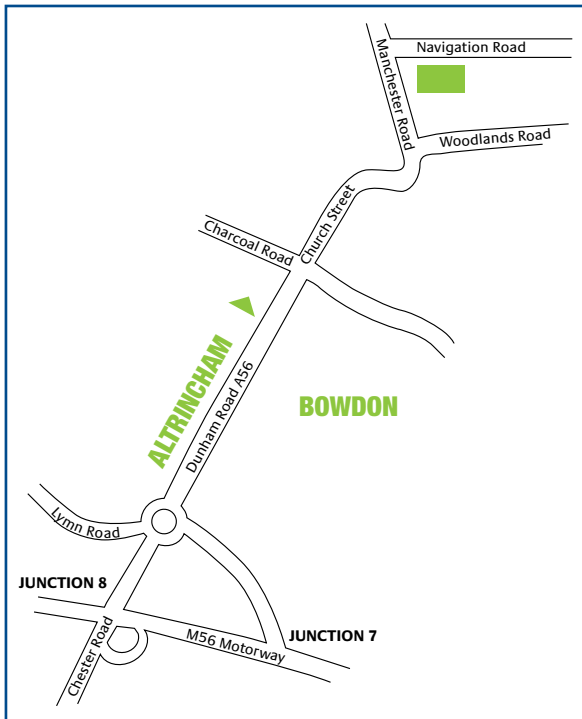

CAROLE NASH
The care it deserves

UK HEAD OFFICE LOCATION MAP

Carole Nash Insurance Consultants Ltd

Trafalgar House, 110 Manchester Road, Altrincham, Cheshire, WA14 1NU

FROM THE NORTH

Take the M6 Southbound

Leave the M6 at Junction 20, following signs for M56 - Manchester

Stay on the M56 until Junction 7

Follow the sliproad/dual carriageway until you reach the roundabout

At the roundabout, take the 3rd exit signposted A56 Altrincham

Follow the A56 for approximately 3 miles

You will come to a set of traffic lights and you will see Navigation Road on your right

Turn right into Navigation Road and follow the road for approximately 50 yards

Trafalgar House is on your right

FROM THE EAST

Take the M56 Westbound until you reach junction 7

Follow the slip road/dual carriageway until you reach the roundabout

At the roundabout, take the 3rd exit signposted A56 Altrincham

Follow the A56 for approximately 3 miles

You will come to a set of traffic lights and you will see Navigation Road on your right

Turn right into Navigation Road and follow the road for approximately 50 yards

Trafalgar House is on your right

FROM THE SOUTH

Take the M6 Northbound

Leave the M6 at Junction 19, following the signs for the A556 Manchester

After approximately 4 miles you will reach a roundabout

At the roundabout, take the 2nd exit signposted A56 Altrincham

Follow the A56 for approximately 3 miles

You will come to a set of traffic lights and you will see Navigation Road on your right

Turn right into Navigation Road and follow the road for approximately 50 yards

Trafalgar House is on your right

FROM THE WEST

Take the M56 Eastbound until you reach junction 7

Follow the slip road/dual carriageway until you reach the roundabout

At the roundabout, take the 3rd exit signposted A56 Altrincham

Follow the A56 for approximately 3 miles

You will come to a set of traffic lights and you will see Navigation Road on your right

Turn right into Navigation Road and follow the road for approximately 50 yards

Trafalgar House is on your right

Tel: 0161 927 2459 Fax: 0161 927 2404 E-mail: bikes@carolenash.com Website: www.carolenash.com
Opening Hours: Monday - Friday 8.00am - 8.00pm, Saturday 9.00am - 5.00pm, Sunday 10.00am - 4.00pm.

Carole Nash is a trading style of Carole Nash Insurance Consultants Ltd registered in England and Wales No 2600841.
Carole Nash Insurance Consultants Ltd is authorised and regulated by the UK Financial Services Authority.