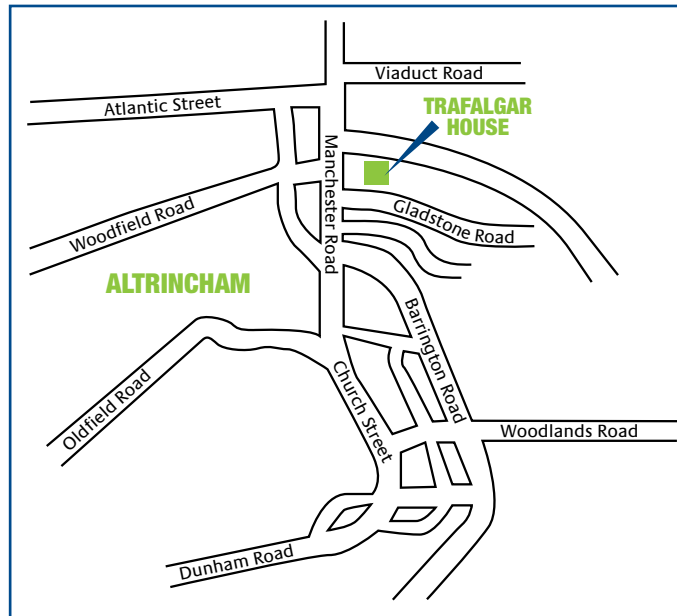

CAROLE NASH
The care it deserves

UK HEAD OFFICE LOCATION MAP

Carole Nash Insurance Consultants Ltd

Trafalgar House, 110 Manchester Road, Altrincham, Cheshire, WA14 1NU

FROM THE NORTH

Take the M6 Southbound

Leave the M6 at Junction 20, following signs for M56 - Manchester

Stay on the M56 until Junction 7

Follow the sliproad/dual carriageway until you reach the roundabout

At the roundabout, take the 3rd exit signposted A56 Altrincham

Follow the A56 for approximately 3 miles

You will come to a set of traffic lights and you will see Navigation Road on your right

Turn right into Navigation Road and follow the road for approximately 50 yards

Trafalgar House is on your right

FROM THE EAST

Take the M56 Westbound until you reach junction 7

Follow the slip road/dual carriageway until you reach the roundabout

At the roundabout, take the 3rd exit signposted A56 Altrincham

Follow the A56 for approximately 3 miles

You will come to a set of traffic lights and you will see Navigation Road on your right

Turn right into Navigation Road and follow the road for approximately 50 yards

Trafalgar House is on your right

FROM THE SOUTH

Take the M6 Northbound

Leave the M6 at Junction 19, following the signs for the A556 Manchester

After approximately 4 miles you will reach a roundabout

At the roundabout, take the 2nd exit signposted A56 Altrincham

Follow the A56 for approximately 3 miles

You will come to a set of traffic lights and you will see Navigation Road on your right

Turn right into Navigation Road and follow the road for approximately 50 yards

Trafalgar House is on your right

FROM THE WEST

Take the M56 Eastbound until you reach junction 7

Follow the slip road/dual carriageway until you reach the roundabout

At the roundabout, take the 3rd exit signposted A56 Altrincham

Follow the A56 for approximately 3 miles

You will come to a set of traffic lights and you will see Navigation Road on your right

Turn right into Navigation Road and follow the road for approximately 50 yards

Trafalgar House is on your right

Tel: 0161 927 2459 Fax: 0161 927 2404 E-mail: bikes@carolenash.com Website: www.carolenash.com
Opening Hours: Monday - Friday 8.00am - 8.00pm, Saturday 9.00am - 5.00pm, Sunday 10.00am - 4.00pm.

Carole Nash is a trading style of Carole Nash Insurance Consultants Ltd registered in England and Wales No 2600841.
Carole Nash Insurance Consultants Ltd is authorised and regulated by the UK Financial Services Authority.